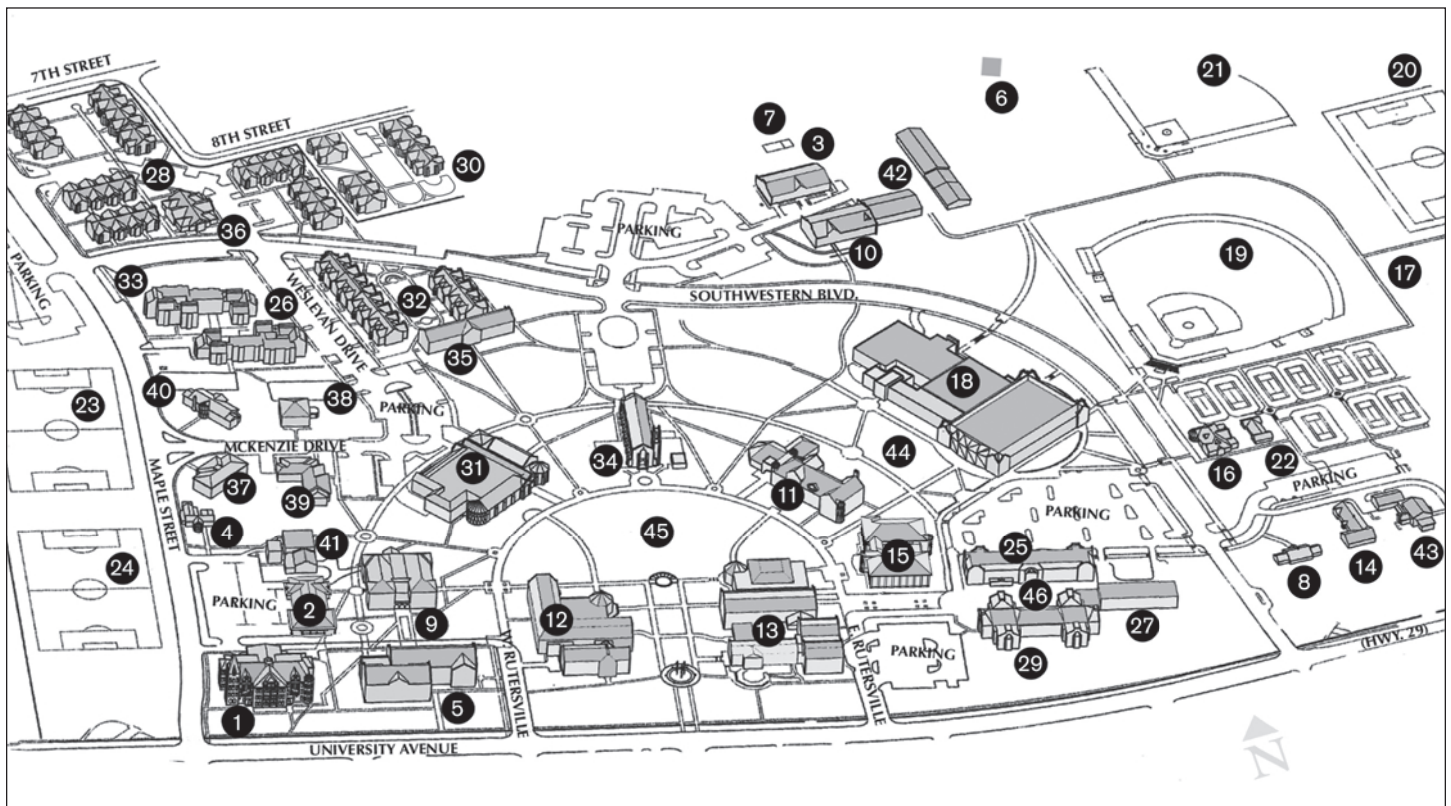

Southwestern University **CAMPUS MAP**

ACADEMICS & ADMINISTRATION

1. Roy and Lillie Cullen Building
2. The Wilhelmina Cullen Admission Center
3. Rufus Franklin Edwards Studio Arts Building
4. Old Field House (Campus Police)
5. Fondren-Jones Science Hall
6. Fountainwood Observatory
7. Greenhouse and Community Garden
8. McCook-Crain Building
9. Mood-Bridwell Hall
10. Joe S. Mundy Hall
11. F.W. Olin Building
12. A. Frank Smith, Jr. Library Center
13. Alma Thomas Fine Arts Center
14. Kyle E. White Building
15. The Charles and Elizabeth Prothro Center for Lifelong Learning

ATHLETICS & RECREATION

16. Julie Puett Howry Center
17. Athletic Field House
18. Corbin J. Robertson Center
19. Rockwell Baseball Field
20. Soccer Fields
21. Taylor-Sanders Softball Field
22. Marvin D. Henderson, Sr. Tennis Courts
23. Robert K. Moses, Jr. Field
24. Snyder Athletic Field

32. Charline Hamblin McCombs Residential Hall
33. Moody-Shearn Residence Hall
34. Lois Perkins Chapel
35. Martin Ruter Residence Hall
36. Sharon Lord Caskey Community Center (including Sorority Chapter Rooms)

FRATERNITIES

37. Kappa Alpha House
38. Kappa Sigma House
39. Phi Delta Theta House
40. Pi Kappa Alpha House

PHYSICAL PLANT

41. Central Chiller Station
42. Physical Plant Building & Warehouse

OTHER

43. Turner-Fleming House
44. J. N. R. Score Quadrangle
45. Roy H. Cullen Academic Mall
46. Laura Kuykendall Garden